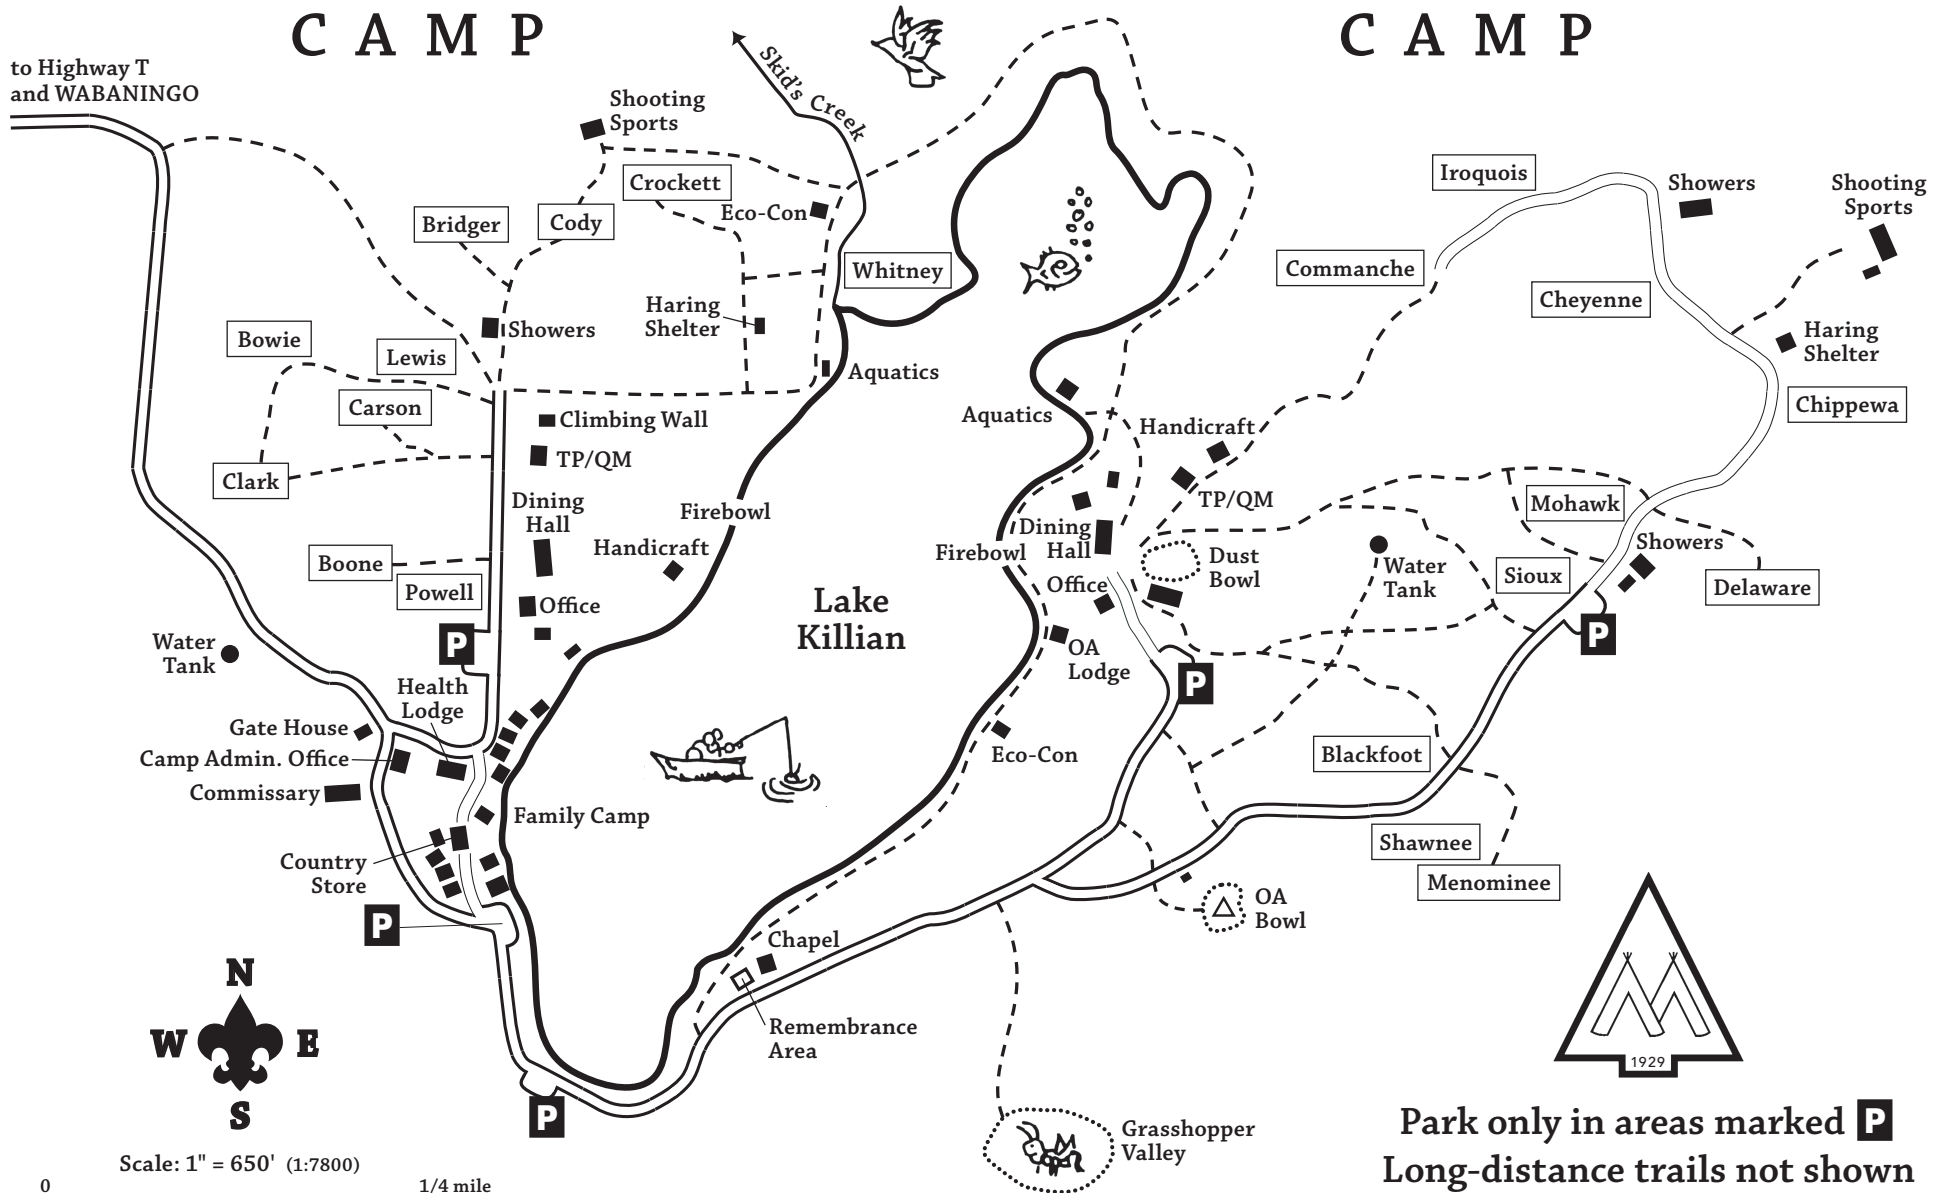

# Welcome to Ma-Ka-Ja-Wan!

WEST  
CAMP

EAST  
CAMP

to Highway T  
and WABANINGO

Scale: 1" = 650' (1:7800)

0 1/4 mile

Park only in areas marked **P**  
Long-distance trails not shown